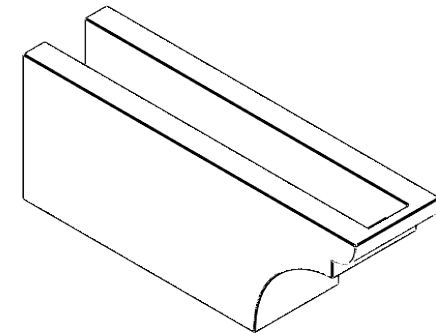

# ITEM NUMBER: RFTURO040X06000X16000X006YOR00RCPR

4"W X 6"H X 16"L TIMBERTHANE ROUGH CEDAR YORKTOWN FAUX WOOD OPEN RAFTER TAIL, 6"L END, PRIMED TAN

**SIDE PROFILE**

**FRONT PROFILE**

**ISOMETRIC**

GENERATED DATE : 03/02/2023

EKENA MILLWORK  
2300 WEST MAIN ST.  
CLARKSVILLE, TX 75426  
TOLL FREE: 866-607-0453  
WWW.EKENAMILLWORK.COM

**NOTES**

1. INSTALLATION TO BE COMPLETED IN ACCORDANCE WITH MANUFACTURER'S SPECIFICATIONS.
2. DRAWING MAY NOT BE TO SCALE
3. THIS DRAWING IS INTENDED FOR DESIGN AND PLANNING PURPOSES ONLY.
4. ALL INFORMATION CONTAINED HEREIN WAS CURRENT AT THE TIME OF DEVELOPMENT BUT MUST BE REVIEWED AND APPROVED BY THE PRODUCT MANUFACTURER TO BE CONSIDERED ACCURATE.
5. TIMBERTHANE ARCHITECTURAL PRODUCTS ARE MADE FROM HIGH DENSITY URETHANE AND COME FACTORY PRIMED